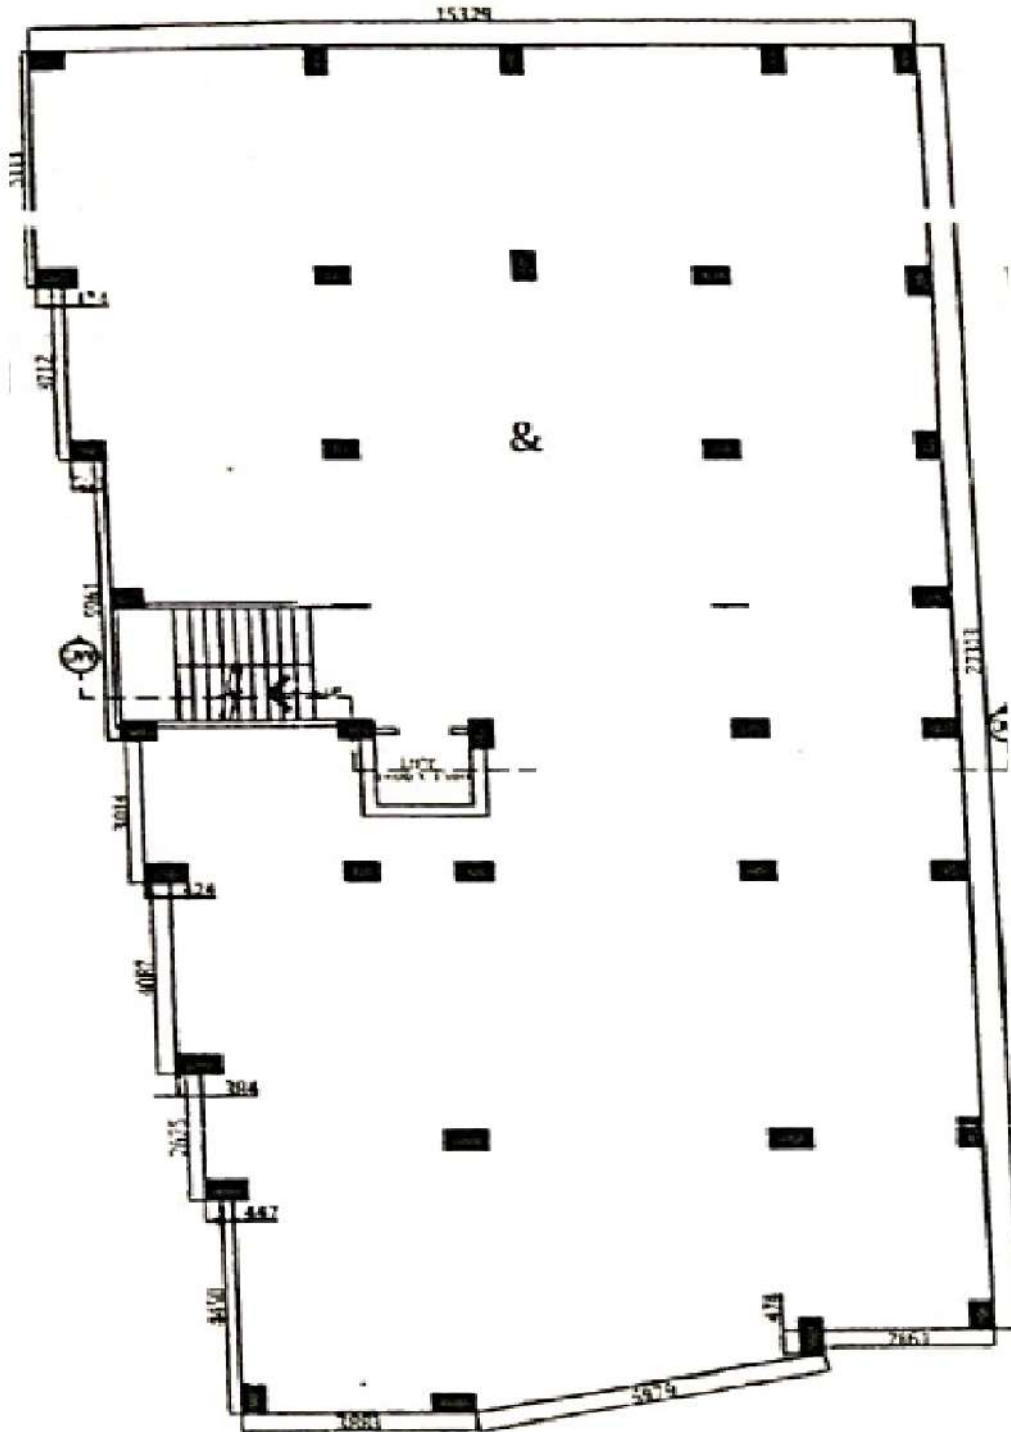

Proposed Project at Mouza-Khagrabari, J.L. No-089, R.S. Plot No-3868, L.R. Plot No-4927, L.R. Khatian No-2039, West Khagrabari Near Hotel Sarbasree, under Cooch Behar Zilla Parishad, PO-Khagrabari, PS-Pundibari, District-Cooch Behar

LATITUDE : 24.432903
LONGITUDE : 86.215871

TECHNO
Janusree Bhadra
Proprietor

SIGNATURE OF OWNER